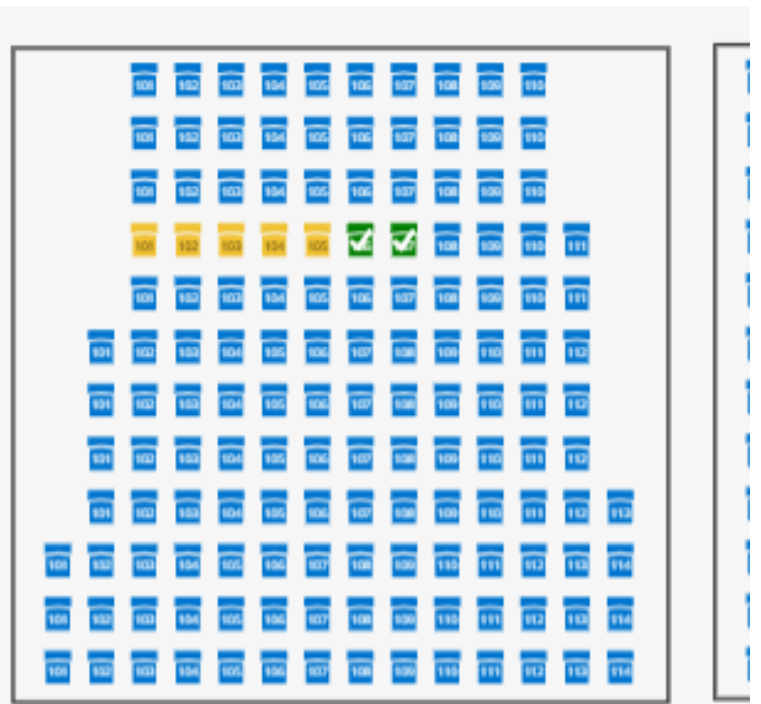

### *Need the Tickets to sit separate?*

Select 1st grouping and add to Cart then Click Add more tickets and do those in another spot

Seat Status ▾

SEC	ROW	SEAT
Lower - Center	F	106

---

STUDIO	Add
\$20.50	
STUDIO 3	Add
\$20.50	

Yellow Means they are in someone's cart