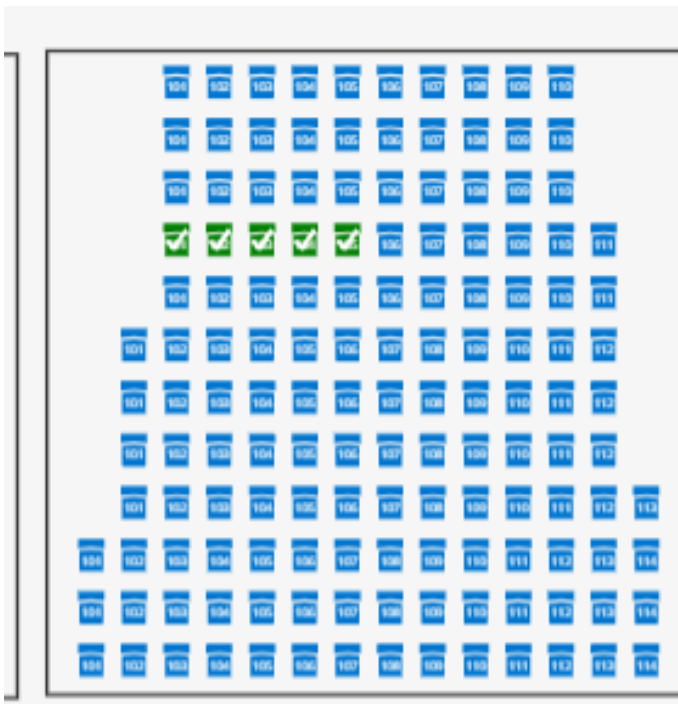

### *Need the Tickets to sit separate?*

Select 1st grouping and add to Cart then Click Add more tickets and do those in another spot

Seat Status ▾

SEC	ROW	SEAT
Lower - Center	F	106

---

STUDIO	Add
\$20.50	
STUDIO 3	Add
\$20.50	

Yellow Means they are in someone's cart