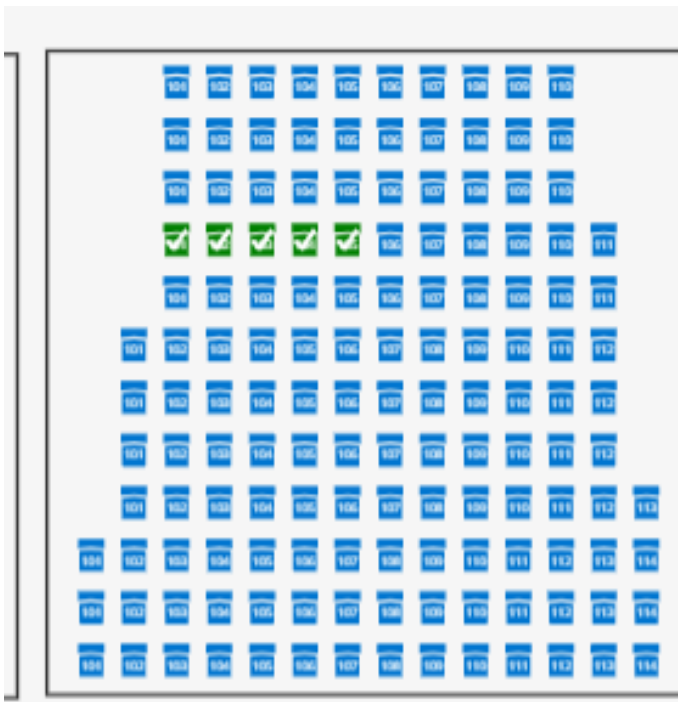

Option 1 - pick specific Seats

Click on Section you Want

Click on Seat and Select Ticket type- Add each individually

Note: 6 Tickets MAX Per code

Program will not allow single seats between groups

Need the Tickets to sit separate?

Select 1st grouping and add to Cart then Click Add more tickets (in top right corner) and do those in another spot

Yellow Means they are in someone's cart

Multiple Codes for Siblings?

Select all of you tickets, enter 1 code then it will give the error below and allow you to add more Codes, once enough codes are entered for the tickets in your cart. When you submit you will go to your cart

Option 2

For the "I just want to get this done fast" Crew haha

- Click on the tab on top that says best available
- Put quantity and it will grab the Quantity of Seats you need in the closest available spot (cannot choose left, Right, center)

Seating Chart Section **Best Available**

This venue uses All-In Pricing. The total price listed includes ticket fees and taxes.

Number of Tickets
Limit 40 tickets per order. **STUDIO**
\$20.50 - \$29.75 (Price: \$18.00 - \$25.00, Fees: \$2.50)