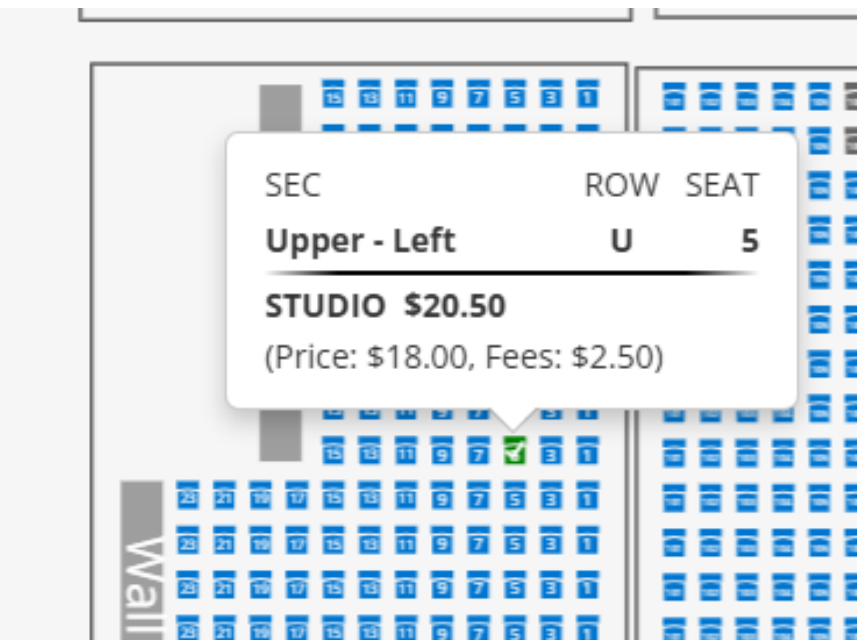

Option 1 - pick specific Seats

Click on Section you Want

Click on Seat and Select Ticket type- Add each individually

Note: 6 Tickets MAX Per code

Program will not allow single seats between groups

Need the Tickets to sit separate?

Select 1st grouping and add to Cart then Click Add more tickets (in top right corner) and do those in another spot

Yellow Means they are in someone's cart

Multiple Codes for Siblings?

Select all of you tickets, enter 1 code then it will give the error below and allow you to add more Codes, once enough codes are entered for the tickets in your cart. When you submit you will go to your cart

Redemption Code Required ✕

One or more of your Redemption Code(s) is not eligible for this purchase. Please enter a new Redemption Code or change your selection to continue your purchase.

Cancel
Submit

S	3	STUDIO - \$20.50 (Price: \$18.00, Fees: \$2.50) Ⓢ
S	1	STUDIO - \$20.50 (Price: \$18.00, Fees: \$2.50) Ⓢ

Seating Chart Section **Best Available**

This venue uses All-In Pricing. The total price listed includes ticket fees and taxes.

Number of Tickets
Limit 40 tickets per order. **STUDIO**
\$20.50 - \$29.75 (Price: \$18.00 - \$25.00, Fees: \$2.50)