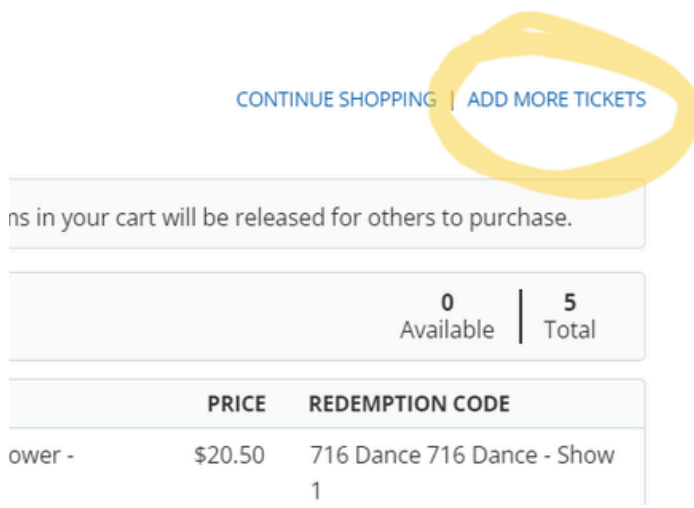

Option 1 - pick specific Seats

Click on Section you Want

Click on Seat and Select Ticket type- Add each individually

Note: 6 Tickets MAX Per code

Program will not allow single seats between groups

Need the Tickets to sit separate?

Select 1st grouping and add to Cart then Click Add more tickets (in top right corner) and do those in another spot

Yellow Means they are in someone's cart

Multiple Codes for Siblings?

Select all of you tickets, enter 1 code then it will give the error below and allow you to add more Codes, once enough codes are entered for the tickets in your cart. When you submit you will go to your cart