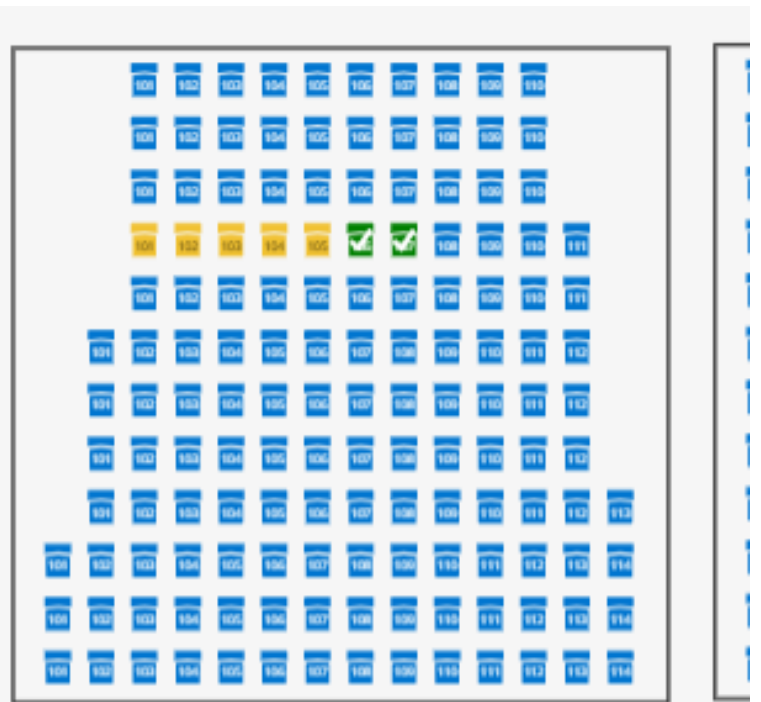

Option 1 - pick specific Seats

Click on Section you Want

Click on Seat and Select Ticket type- Add each individually

Note: 6 Tickets MAX Per code

Program will not allow single seats between groups

Need the Tickets to sit separate?

Select 1st grouping and add to Cart then Click Add more tickets (in top right corner) and do those in another spot

Yellow Means they are in someone's cart

Multiple Codes for Siblings?

Select all of you tickets, enter 1 code then it will give the error below and allow you to add more Codes, once enough codes are entered for the tickets in your cart. When you submit you will go to your cart

Option 2

For the "I just want to get this done fast" Crew haha

- Click on the tab on top that says best available
- Put quantity and it will grab the Quantity of Seats you need in the closest available spot (cannot choose left, Right, center)

Seating Chart Section **Best Available**

This venue uses All-In Pricing. The total price listed includes ticket fees and taxes.

Number of Tickets
Limit 40 tickets per order. **STUDIO**
\$20.50 - \$29.75 (Price: \$18.00 - \$25.00, Fees: \$2.50)